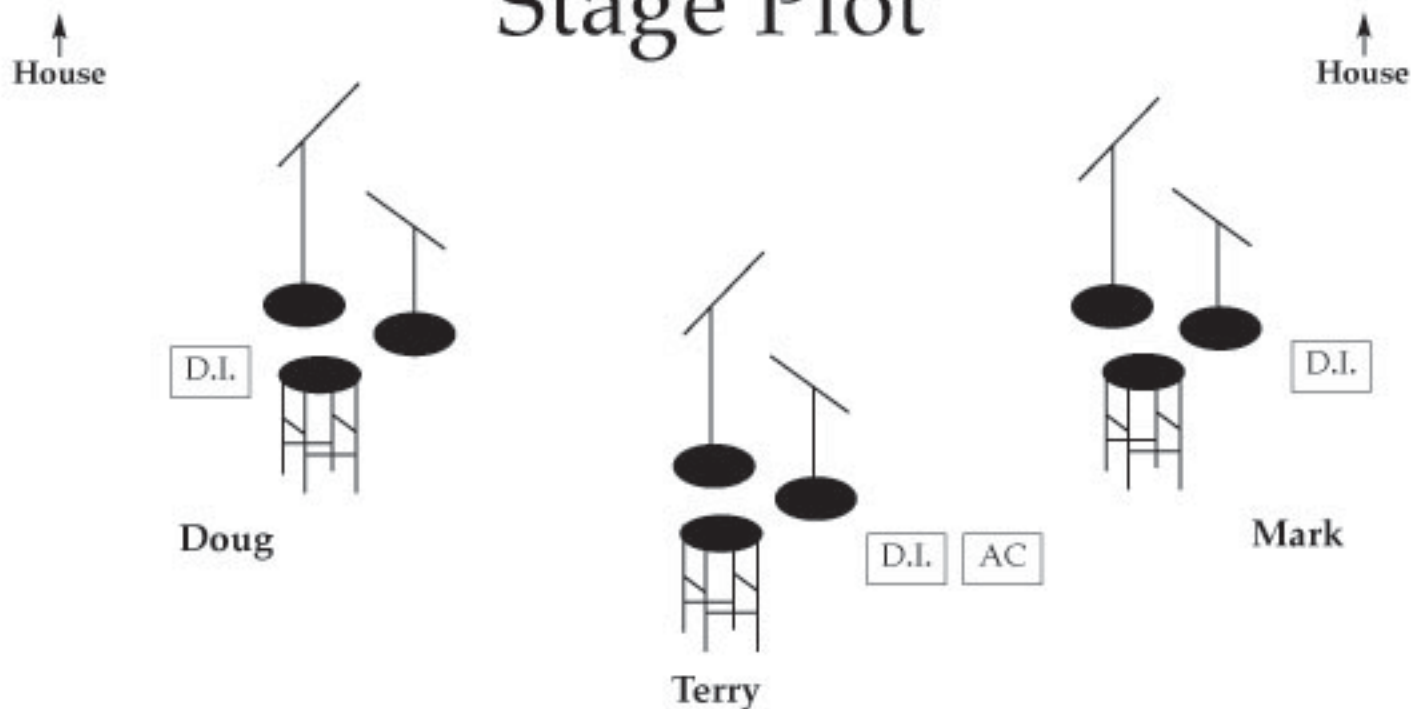

Acoustic Guitar Summit

Terry Robb ♦ Mark Hanson ♦ Doug Smith

Stage Plot

Set-Up Needs:

- 1) Three stools (30-inch, preferably)
 - 2) Three vocal mic boom stands
 - 3) Three guitar mic boom stands (short, preferably)
 - 4) Three D.I.s
 - 5) One multi-input AC cord
- Each player needs a vocal mic, a guitar mic, and a DI for the guitar.